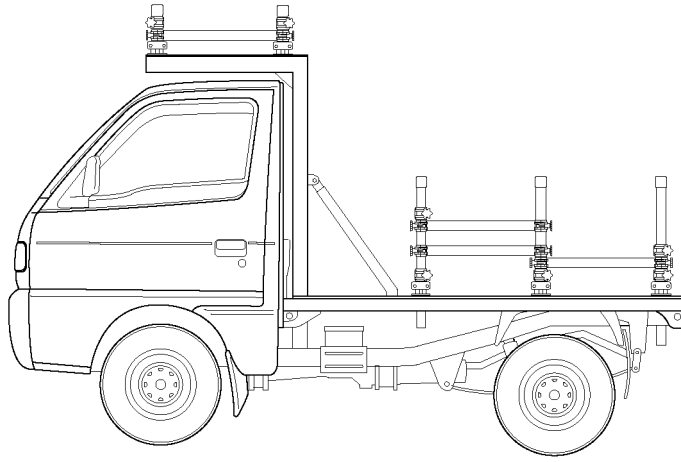

S-Three.Co.,Ltd

Camera Car & Driver Shooting Service
<http://www.sthree.co.jp>

SUZUKI CARRY

2000mm

3290mm

SPECIFICATION

LENGTH	WIDTH	HIGHT	ENGINE	DRIVE TYPE
3290mm	1390mm	1770mm	650cc	4WD

1770mm

1390mm