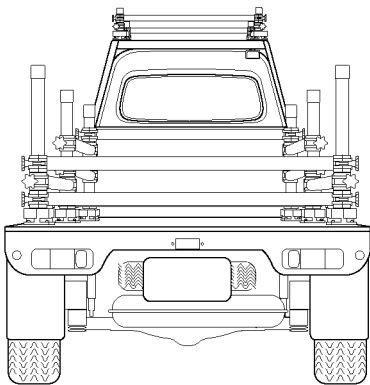

S-Three.Co.,Ltd

Camera Car & Driver Shooting Service
<http://www.sthree.co.jp>

SUZUKI CARRY

2000mm

3290mm

SPECIFICATION

LENGTH	WIDTH	HIGHT	ENGINE	DRIVE TYPE
3290mm	1390mm	1770mm	650cc	4WD

1770mm

1390mm