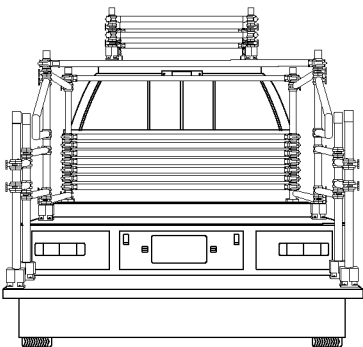

S-Three.Co.,Ltd

Camera Car & Driver Shooting Service
<http://www.sthree.co.jp>

CHEVOLET K-2500

2435mm

5930mm

SPECIFICATION

LENGTH	WIDTH	HIGHT	ENGINE	DRIVE TYPE
5930mm	1950mm	2130mm	5720cc	4WD

2130mm

1950mm