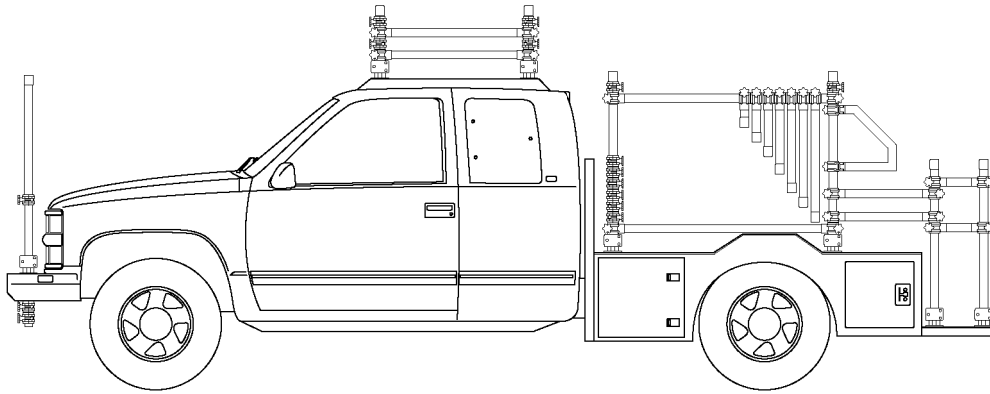

S-Three.Co.,Ltd

Camera Car & Driver Shooting Service
<http://www.sthree.co.jp>

CHEVOLET K-2500

2435mm

5930mm

SPECIFICATION

LENGTH	WIDTH	HIGHT	ENGINE	DRIVE TYPE
5930mm	1950mm	2130mm	5720cc	4WD

2130mm

1950mm