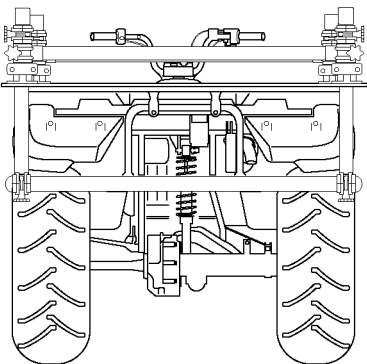

## YAMAHA QUAD

2100mm

### SPECIFICATION

LENGTH	WIDTH	HIGHT	ENGINE	DRIVE TYPE
2100mm	1050mm	1250mm	400cc	4WD

1050mm

1250mm