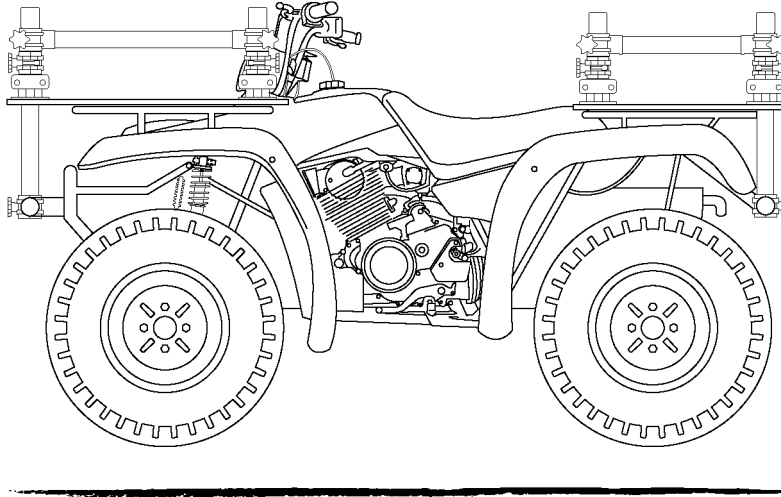

## YAMAHA QUAD

2100mm

### SPECIFICATION

LENGTH	WIDTH	HIGHT	ENGINE	DRIVE TYPE
2100mm	1050mm	1250mm	400cc	4WD

1050mm

1250mm