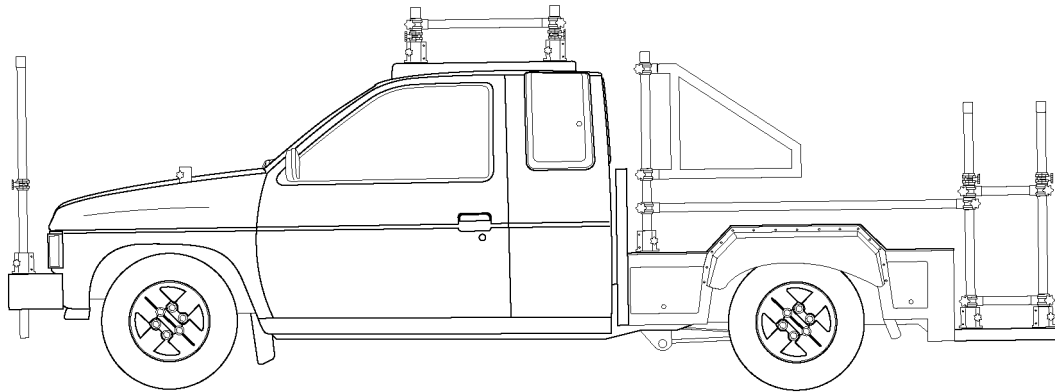

S-Three.Co.,Ltd

Camera Car & Driver Shooting Service
<http://www.sthree.co.jp>

US DUTSUN

2070mm

5200mm

SPECIFICATION

LENGTH	WIDTH	HIGHT	ENGINE	DRIVE TYPE
5200mm	1650mm	1920mm	2960cc	RWD

1920mm

1650mm